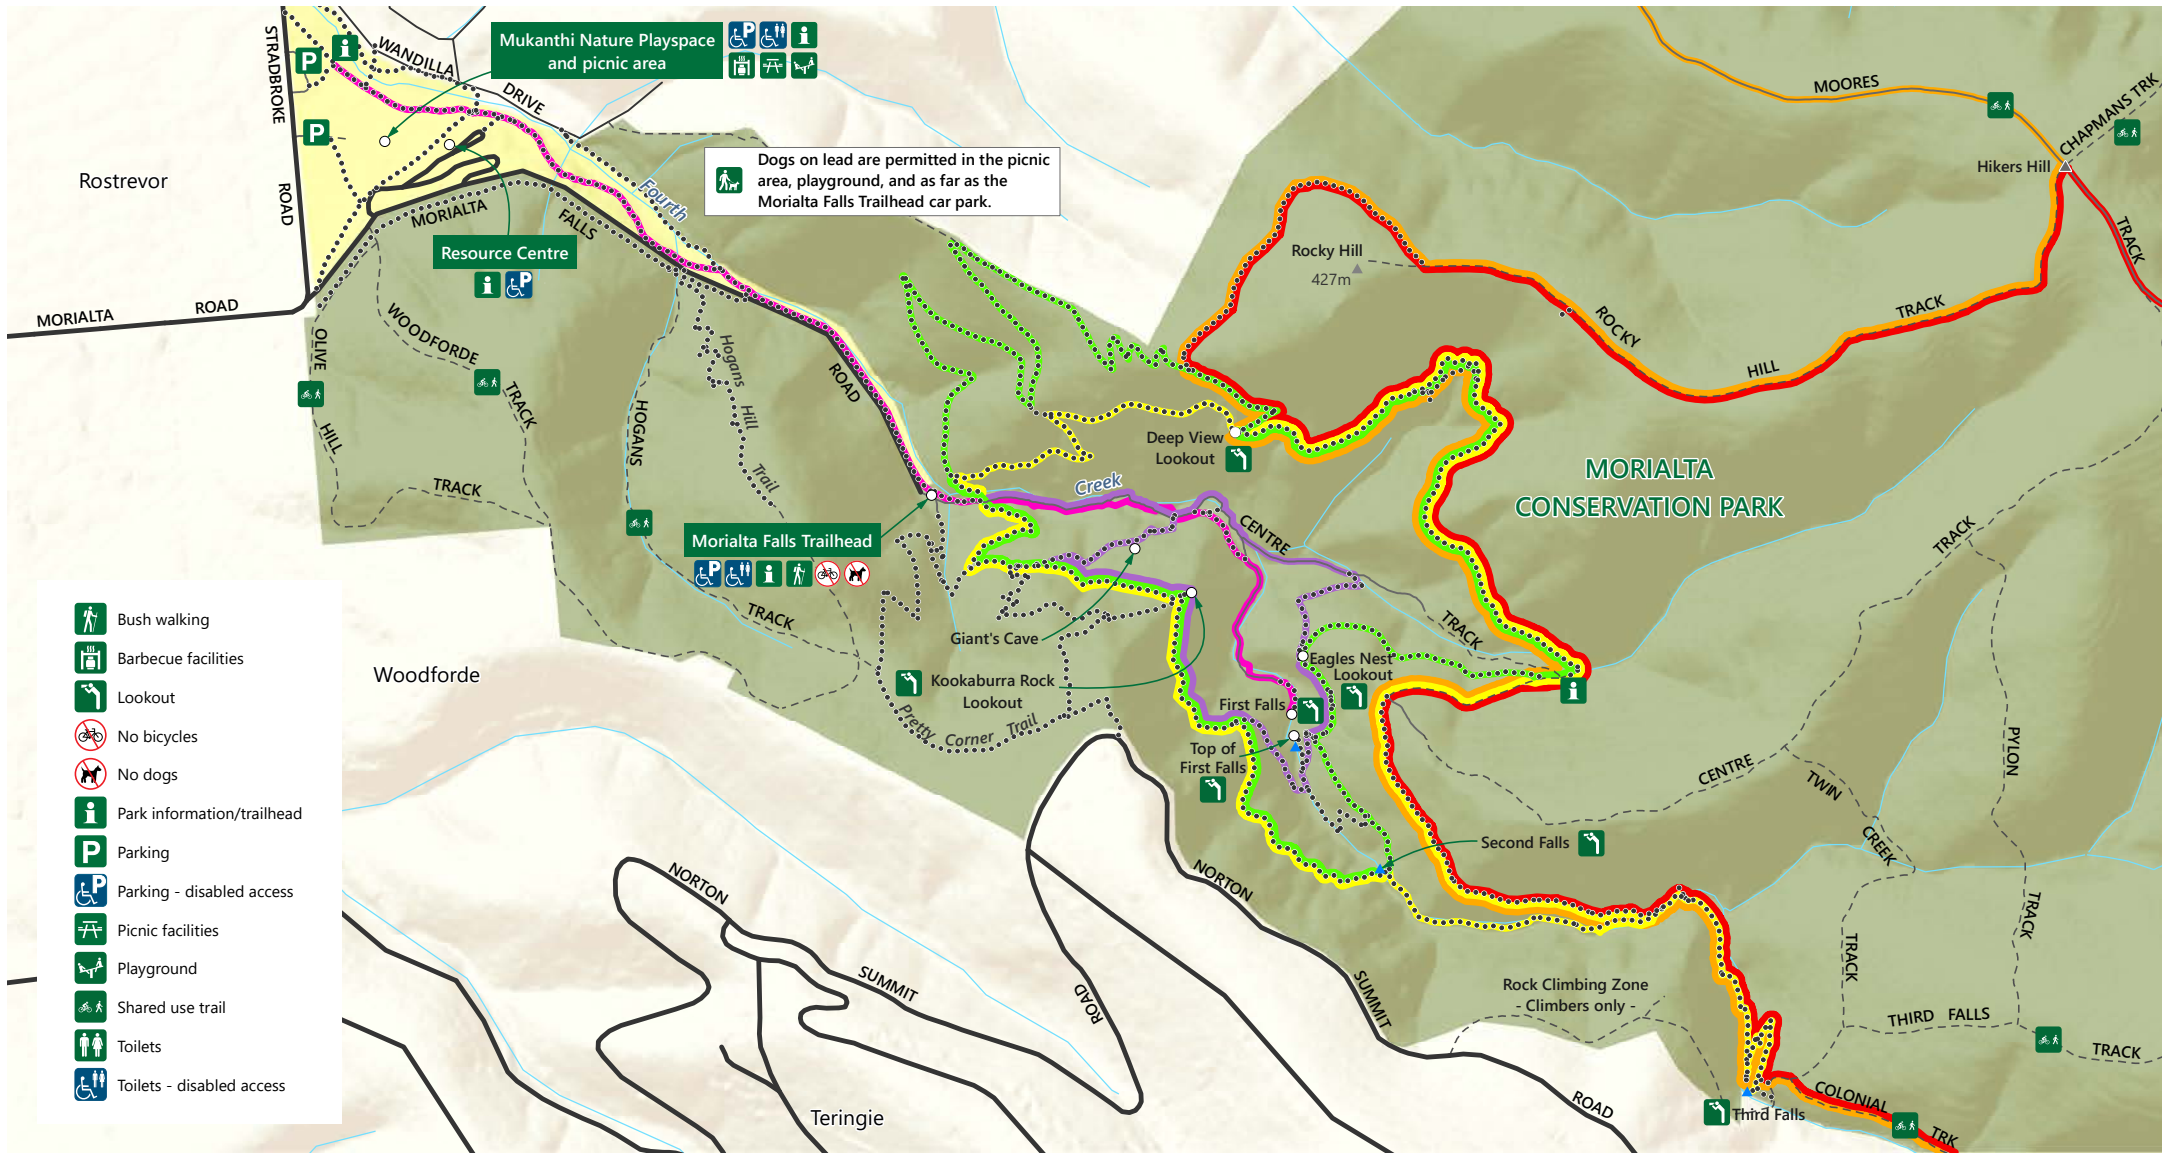

Morialta Conservation Park

Morialta Falls Walking Trails

- ▲ ▲ Peak; Waterfall
- Point of interest
- Morialta Conservation Park
- Recreation Zone - dogs permitted on lead
- Sealed road
- Unsealed road
- - - Vehicular track
- Walking trail
- First Falls Walk
- Plateau Hike
- Second Falls Hike
- Third Falls Hike
- Yurrebilla Trail
- Heysen Trail

DEW does not guarantee that this map is error free. Use of the map is at the user's sole risk and the information contained on the map may be subject to change without notice. Cartography by DEW, Mapland - 2021